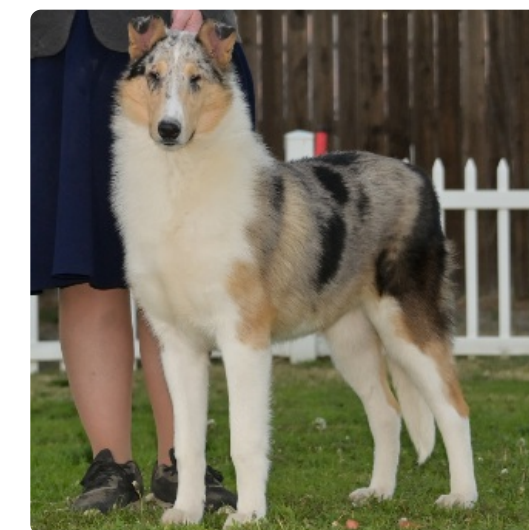

# Certificate of Pedigree

GCH Aurealis Envision

Gender: Dog

Breed: Collie

<b>GCHG Southland Aurealis Island Nights, ROM</b>  	<b>CH Southland's Bowen Island, ROM</b>  	<b>CH Southland's Confederate Gray</b>	<b>Southland's Roguish Rhett</b>	<b>Arcadia Red October</b>		
	<b>CH Aurealis Rumor Has It, ROM</b>  	<b>CH Southland's Glorious Rebelle</b>	<b>CH Tartanside Sophistication</b>	<b>Southland's Plantation Party</b>		
			<b>CH Tartanside Raptorvale Rebel</b>	<b>CH Tartanside Th' Critics Choice, ROM</b>		
	<b>GCHS Aurealis Ambition</b>  	<b>GCHG Aurealis Endeavour, ROM</b>  	<b>GCHG Aurealis Endeavour, ROM</b>	<b>Raptorvale Glory O' Southland</b>	<b>CH Tartanside Animation, ROM</b>	
<b>CH Milas Aurealis Latin Samba</b>				<b>CH Tartanside Imagination, ROM</b>		
<b>CH Tartanside Brocade, ROM</b>		<b>Aurealis Bedazzled</b>	<b>CH Tartanside Brocade, ROM</b>	<b>CH Tartanside Th' Critics Choice, ROM</b>		
			<b>GCH Aurealis Perfect Storm</b>	<b>Raptorvale Morning Glory</b>		
<b>GCH Deorsa's Once In A Blue Moon</b>  		<b>CH Milas Aurealis Latin Samba</b>	<b>CH Milas Aurealis Latin Samba</b>	<b>CH Milas Absolute Latin</b>	<b>CH Milas Absolute Latin</b>	
				<b>CH Milas Latin Dancer, ROM</b>	<b>CH Milas Latin Dancer, ROM</b>	
		<b>CH Tartanside Brocade, ROM</b>	<b>CH Tartanside Brocade, ROM</b>	<b>CH Southland's Bowen Island, ROM</b>	<b>CH Southland's Bowen Island, ROM</b>	
				<b>CH Tartanside Foolproof, ROM</b>	<b>CH Tartanside Foolproof, ROM</b>	
		<b>GCH Sunnland's Top Gun</b>	<b>CH Barksdale Lochlaren Liaison, ROM</b>	<b>GCH Sunnland's Top Gun</b>	<b>CH Windhaven Stranger In Paradise, ROM</b>	<b>CH Windhaven Stranger In Paradise, ROM</b>
					<b>CH Lisara's Stellar Golden Girl, ROM</b>	<b>Milas Scarborough First Seen</b>
	<b>CH Colebrae Luna Azul</b>		<b>Wild West's Solo Debut</b>	<b>CH Colebrae Luna Azul</b>	<b>CH Windhaven Stranger In Paradise, ROM</b>	<b>Lakewinds Dancestep Of Milas</b>
					<b>CH Colebrae's Cool Change, ROM</b>	<b>CH Fantasy's Night Odyssey</b>
<b>CH Colebrae's Cool Change, ROM</b>	<b>CH Fantasy's Gentry's Magic Moment</b>	<b>CH Fantasy's Bronze Talisman, ROM</b>	<b>CH Southland's Confederate Gray</b>			
<b>CH Kimberee Can't Stop Storming, ROM</b>	<b>Colebrae Dangerous Beauty</b>	<b>CH Southland's Glorious Rebelle</b>	<b>CH Southland's Glorious Rebelle</b>			