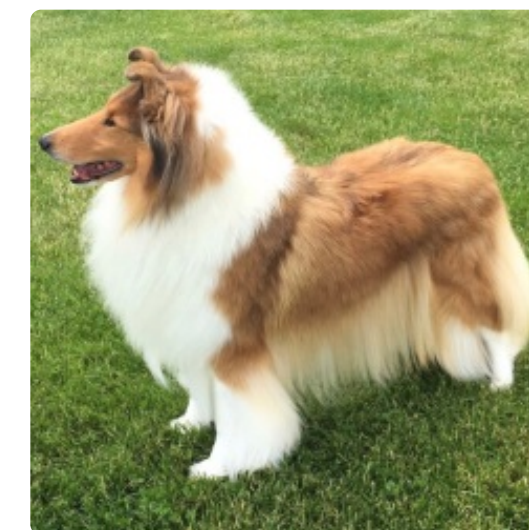

Certificate of Pedigree

CH Aurealis Rumor Has It, ROM

Gender: Bitch

Breed: Collie

<p>GCHG Aurealis Endeavour, ROM</p> 	<p>CH Milas Aurealis Latin Samba</p> 	<p>CH Milas Absolute Latin</p>	<p>CH Windhaven Stranger In Paradise, ROM</p>	<p>Windhaven Is Old Fashioned Way</p>	
			<p>Milas Scarborough First Seen</p>	<p>Windhaven Unchain My Heart</p>	
			<p>CH Milas Latin Dancer, ROM</p>	<p>CH Windhaven Stranger In Paradise, ROM</p>	<p>Hi-Crest Infinity</p>
				<p>Lakewinds Dancestep Of Milas</p>	<p>Scarborough Etched In Lace</p>
				<p>CH Southland's Confederate Gray</p>	<p>Windhaven Is Old Fashioned Way</p>
				<p>CH Southland's Bowen Island, ROM</p>	<p>Windhaven Unchain My Heart</p>
				<p>CH Southland's Glorious Rebelle</p>	<p>CH Gambit's A Hurricane Brew'n, ROM</p>
				<p>CH Fantasy's Bronze Talisman, ROM</p>	<p>Lakewinds Riverdance</p>
				<p>CH Tartanside Ravishing</p>	<p>Southland's Roguish Rhett</p>
				<p>CH Tartanside Foolproof, ROM</p>	<p>CH Tartanside Sophistication</p>
<p>Aurealis Bedazzled</p> 	<p>GCH Aurealis Perfect Storm</p>	<p>CH Aurealis Blueprint</p>	<p>CH Gambit's Trick Of Light, ROM</p>	<p>CH Afterhours Color Of The Wind, ROM</p>	
			<p>Aurealis Ambience</p>	<p>Gambit's Playing With Fire</p>	
				<p>CH Southland's Bowen Island, ROM</p>	<p>Tartanside Aurealis Affirmed</p>
				<p>CH Tartanside Foolproof, ROM</p>	<p>CH Aurealis String Of Pearls</p>
				<p>CH Fantasy's Night Odyssey</p>	<p>CH Southland's Confederate Gray</p>
				<p>Fantasy's Gentry's Magic Moment</p>	<p>CH Southland's Glorious Rebelle</p>
				<p>CH Fantasy's Cover Up</p>	<p>CH Fantasy's Bronze Talisman, ROM</p>
				<p>CH Fleur-De-Lis's Secret Weapon, ROM</p>	<p>CH Tartanside Ravishing</p>
				<p>CH Fantasy's Someday Soon</p>	<p>CH Countryview Camouflage</p>
				<p>CH Fantasy's Key To My Heart, ROM</p>	<p>CH Fantasy's Divine Faith</p>